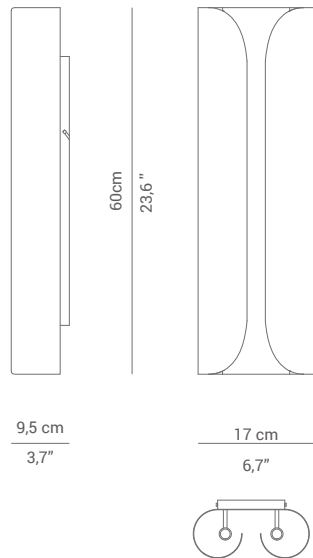

DIMENSIONS

WIDTH: 17 cm | 6,7"
DEPTH: 9,5 cm | 3,7"
HEIGHT: 60cm | 23,6"

MATERIALS

Hammered brushed aged brass.

TECHNICAL SPECIFICATIONS

BULB HOLDERS: 4 x G9 (EU/UK), G9 (USA) bulb
VOLTAGE: 220 V - 240 V
WATTAGE: 40 watts per bulb

CE certificate

PACKAGING

DIMENSIONS: W. 24 cm | 9,44" D. 20 cm | 7,87" H. 67 cm | 26,37"
VOLUME: 0,03 m³ | 1,06 ft³
WEIGHT: 5 kg | 11,02 lb

LEAD TIME

Production time is between 10 to 12 weeks for MAISON VALENTINA collections.
Delivery time is not included.