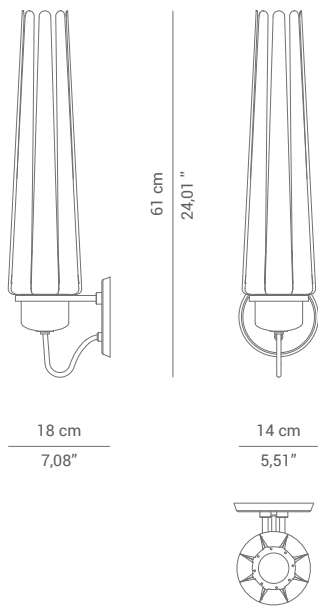

#### DIMENSIONS

WIDTH: 14 cm | 5,51"  
DEPTH: 18 cm | 7,08"  
HEIGHT: 61 cm | 24,01"

#### TECHNICAL SPECIFICATIONS

BULB HOLDERS: 1 x E14 (EU/UK), E12 (USA) bulb  
VOLTAGE: 220 V - 240 V  
WATTAGE: 40 watts per bulb

#### PACKAGING

DIMENSIONS: W. 24 cm | 9,44" D. 65 cm | 25,59" H. 18 cm | 7,09"  
VOLUME: 0,03 m<sup>3</sup> | 1,06 ft<sup>3</sup>  
WEIGHT: 3 kg | 6,61 lb