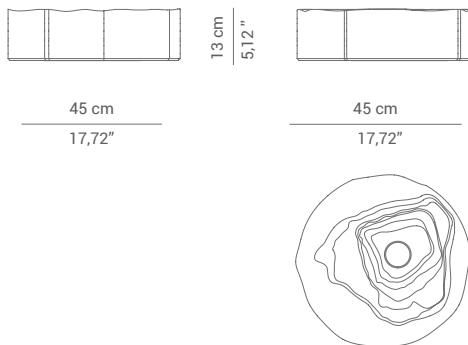

DIMENSIONS

WIDTH: 44 cm | 17,32"
DEPTH: 45cm | 17,72"
HEIGHT: 13,5cm | 5,31"

MATERIALS

Estremoz Marble.

PACKAGING

DIMENSIONS: W. 51 cm | 20,08" D. 51cm | 20,08" H. 19 cm | 7,48"
VOLUME: 0,05 m³ | 1,75 ft³
WEIGHT: 41 kg | 90,4 lb

LEAD TIME

Production time is between 10 to 12 weeks for MAISON VALENTINA collections.
Delivery time is not included.
All of our furniture can be made to measure and it is available in different finishes.
Please note that the colours and materials shown are for reference only. Small variations may occur.