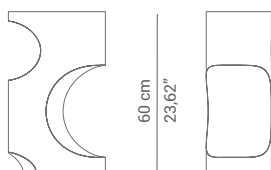

ACCESSORIES

BRYCE | SIDE TABLE

Located in the south-western Utah in the United States, BRYCE is a giant natural amphitheatre caused by the erosion through the Paunsaugnt Plateau. What makes BRYCE different are the geological structures called hoodoos, full of tones of red, orange and white colours. The wholes in BRYCE side table depict the stream erosion created by the river and lake bed sedimentary rocks, shaping a surface of golden leaf – with rich reflections – on a clean polished black lacquered body. BRYCE stands strong by a sofa or an armchair where you can put a book, a cup of tea or your favourite table lamp, complementing your ideal living room.

36 cm
14,17"

24 cm
9,45"

60 cm
23,62"

DIMENSIONS

WIDTH: 24 cm | 9,45"
DEPTH: 36 cm | 14,17"
HEIGHT: 60 cm | 23,62"

MATERIALS

Body: fiberglass
Finishes: high gloss black lacquer, high gloss golden leaf

PACKAGING

DIMENSIONS: W. 34 cm | 13,40" D. 46 cm | 18,10" H. 70 cm | 27,60"
VOLUME: 0,10 m³ | 3,53 ft³
WEIGHT: 15 kg | 33 lb

LEAD TIME

Production time is between 10 to 12 weeks for MAISON VALENTINA collections.
Delivery time is not included.
All of our furniture can be made to measure and it is available in different finishes.
Please note that the colours and materials shown are for reference only. Small variations may occur.