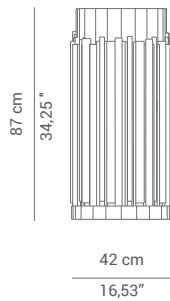

DIMENSIONS

DIAMETER: 42 cm | 16,53"
HEIGHT: 87 cm | 34,25"

MATERIALS

Nero marquina marble, gold plated brass

PACKAGING

DIMENSIONS: W. 50 cm | 19,70" D. 50 cm | 19,70" H. 92 cm | 36,22"
VOLUME: 0,23 m³ | 8,12 ft³
WEIGHT: 60 kg | 132 lb

LEAD TIME

Production time is between 10 to 12 weeks for MAISON VALENTINA collections.
Delivery time is not included.
All of our furniture can be made to measure and it is available in different finishes.
Please note that the colours and materials shown are for reference only. Small variations may occur.