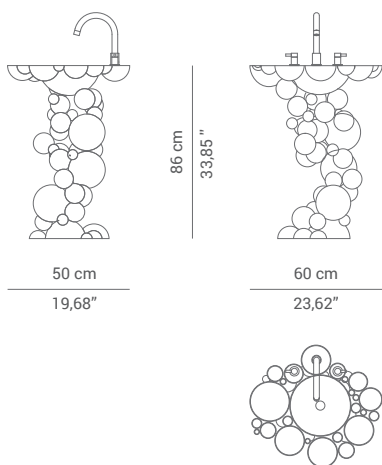

ACCESSORIES

NEWTON | FREESTAND WASHBASIN

Newton is an organic shaped freestanding made out of casted aluminium spheres that merge to create a tabletop, providing a unique design approach to this bathroom decor piece. The spheres are finished with a high gloss black lacquer, contrasting with the cutted ones on the counter, finished in casted brass. It features an integrated round sink in polished brass for some golden accent. It is a true piece of art!

DIMENSIONS

WIDTH: 60 cm | 23,62"
DEPTH: 50cm | 19,68"
HEIGHT: 86cm | 33,85"

MATERIALS

Polished Brass, black lacquer and gold plated.

PACKAGING

DIMENSIONS: W. 71 cm | 27,95" D. 66 cm | 25,98" H. 91 cm | 35,83"
VOLUME: 0,43m³ | 15,18 ft³
WEIGHT: 50kg | 110 lb

LEAD TIME

Production time is between 10 to 12 weeks for MAISON VALENTINA collections.
Delivery time is not included.
All of our furniture can be made to measure and it is available in different finishes.
Please note that the colours and materials shown are for reference only. Small variations may occur.