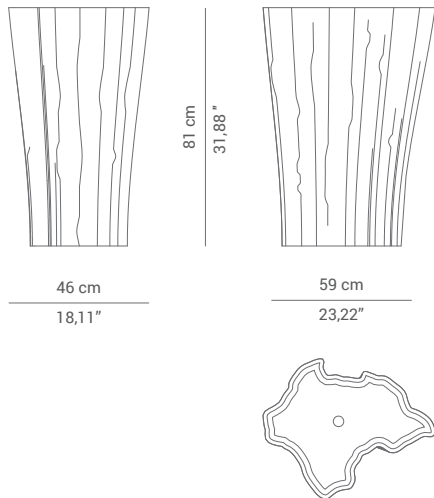

MAISON VALENTINA

LUXURY BATHROOMS

BATHTUBS WASH BASIN CASEGOODS LIGHTING UPHOLSTERY SURFACE ACCESSORIES

EDEN | FREESTAND WASHBASIN

Eden is a freestanding inspired by the shape of a tree stump. Made of casted aluminum creating this amazing organically shaped freestanding. Its built-in sink has a special rough texture surface, reminding the growth rings.

DIMENSIONS

WIDTH: 59 cm | 23,22"
DEPTH: 46 cm | 18,11"
HEIGHT: 81 cm | 31,88"

MATERIALS

Casted aluminum, gold plated

PACKAGING

DIMENSIONS: W. 61 cm | 24,01" D. 56 cm | 22,04" H. 91 cm | 35,82"
VOLUME: 0,21m³ | 7,42 ft³
WEIGHT: 66 kg | 145 lb

LEAD TIME

Production time is between 10 to 12 weeks for MAISON VALENTINA collections.
Delivery time is not included.
All of our furniture can be made to measure and it is available in different finishes.
Please note that the colours and materials shown are for reference only. Small variations may occur.