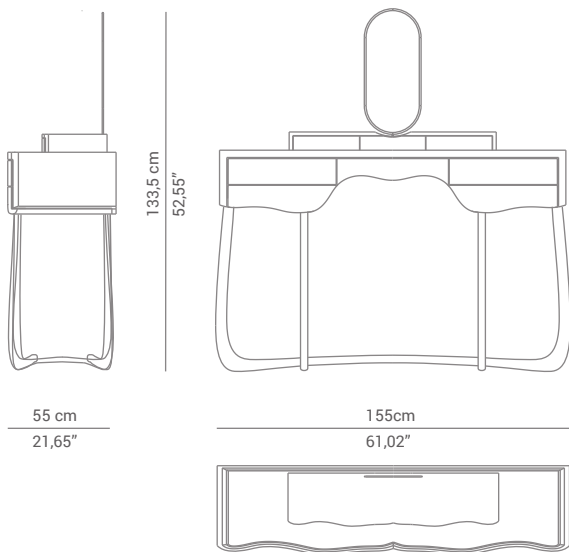

MAISON VALENTINA

LUXURY BATHROOMS

BATHTUBS WASH BASIN CASEGOODS LIGHTING UPHOLSTERY SURFACE ACCESSORIES

SINUOUS | DRESSING TABLE

Sinuous is a dressing table designed with a modern and glamorous touch perfect for your bedroom or master bathroom set. Produced in wood, it is covered in a black high gloss varnish and polished brass. It offers a lot of storage space, with four drawers on the top and five on the bottom, and a mirror accented by a gold plated rim. Its curved design is absolutely stunning!

DIMENSIONS

WIDTH: 155 cm | 61,02"
DEPTH: 55 cm | 21,65"
HEIGHT: 133,5 cm | 52,55"

MATERIALS

Wood, polished brass, high Gloss Varnish

PACKAGING

DIMENSIONS: W. 160 cm | 63,00" D. 65 cm | 25,59" H. 145 cm | 57,10"
VOLUME: 1,13 m³ | 39,90 ft³
WEIGHT: 60 kg | 132 lb

LEAD TIME

Production time is between 10 to 12 weeks for MAISON VALENTINA collections.
Delivery time is not included.
All of our furniture can be made to measure and it is available in different finishes.
Please note that the colours and materials shown are for reference only. Small variations may occur.