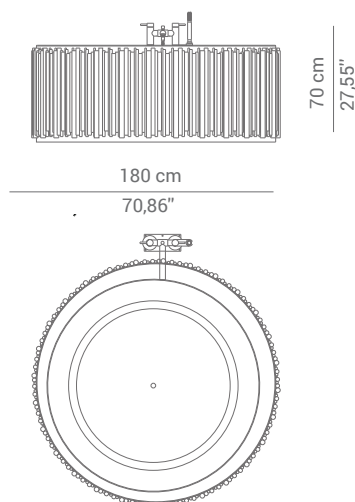

DIMENSIONS

DIAMETER: 180 cm | 70,86"
HEIGHT: 70 cm | 27,55"

PACKAGING

Tubs in golden brass
White fiberglass.

PACKAGING

DIMENSIONS: W. 190 cm | 74,80" D. 190 cm | 27,55" H. 80 cm | 31,49"
VOLUME: 2.26 m³ | 79,81 ft³
WEIGHT: 80 kg | 53,7 lb

LEAD TIME

Production time is between 10 to 12 weeks for MAISON VALENTINA collections.
Delivery time is not included.
All of our furniture can be made to measure and it is available in different finishes.
Please note that the colours and materials shown are for reference only. Small variations may occur.