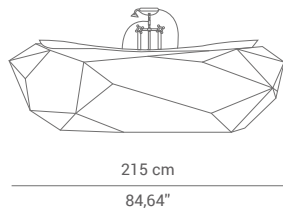

DIMENSIONS

WIDTH: 215 cm | 84,64"
DEPTH: 91,5 cm | 36,02"
HEIGHT: 70 cm | 27,6"

MATERIALS

Fiberglass black laquered, high gloss varnish.

PACKAGING

DIMENSIONS: W. 221 cm | 87" D. 100 cm | 39,37" H. 76 cm | 29,92"
VOLUME: 1,68 m³ | 59,33 ft³
WEIGHT: 165 kg | 364 lb