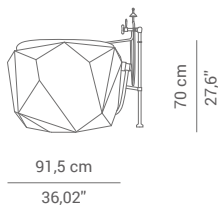

DIMENSIONS

WIDTH: 215 cm | 84,64"
DEPTH: 91,5 cm | 36,02"
HEIGHT: 70 cm | 27,6"

MATERIALS

Fiberglass black laquered, high gloss varnish.

PACKAGING

DIMENSIONS: W. 221 cm | 87" D. 100 cm | 39,37" H. 76 cm | 29,92"
VOLUME: 1,68 m³ | 59,33 ft³
WEIGHT: 165 kg | 364 lb