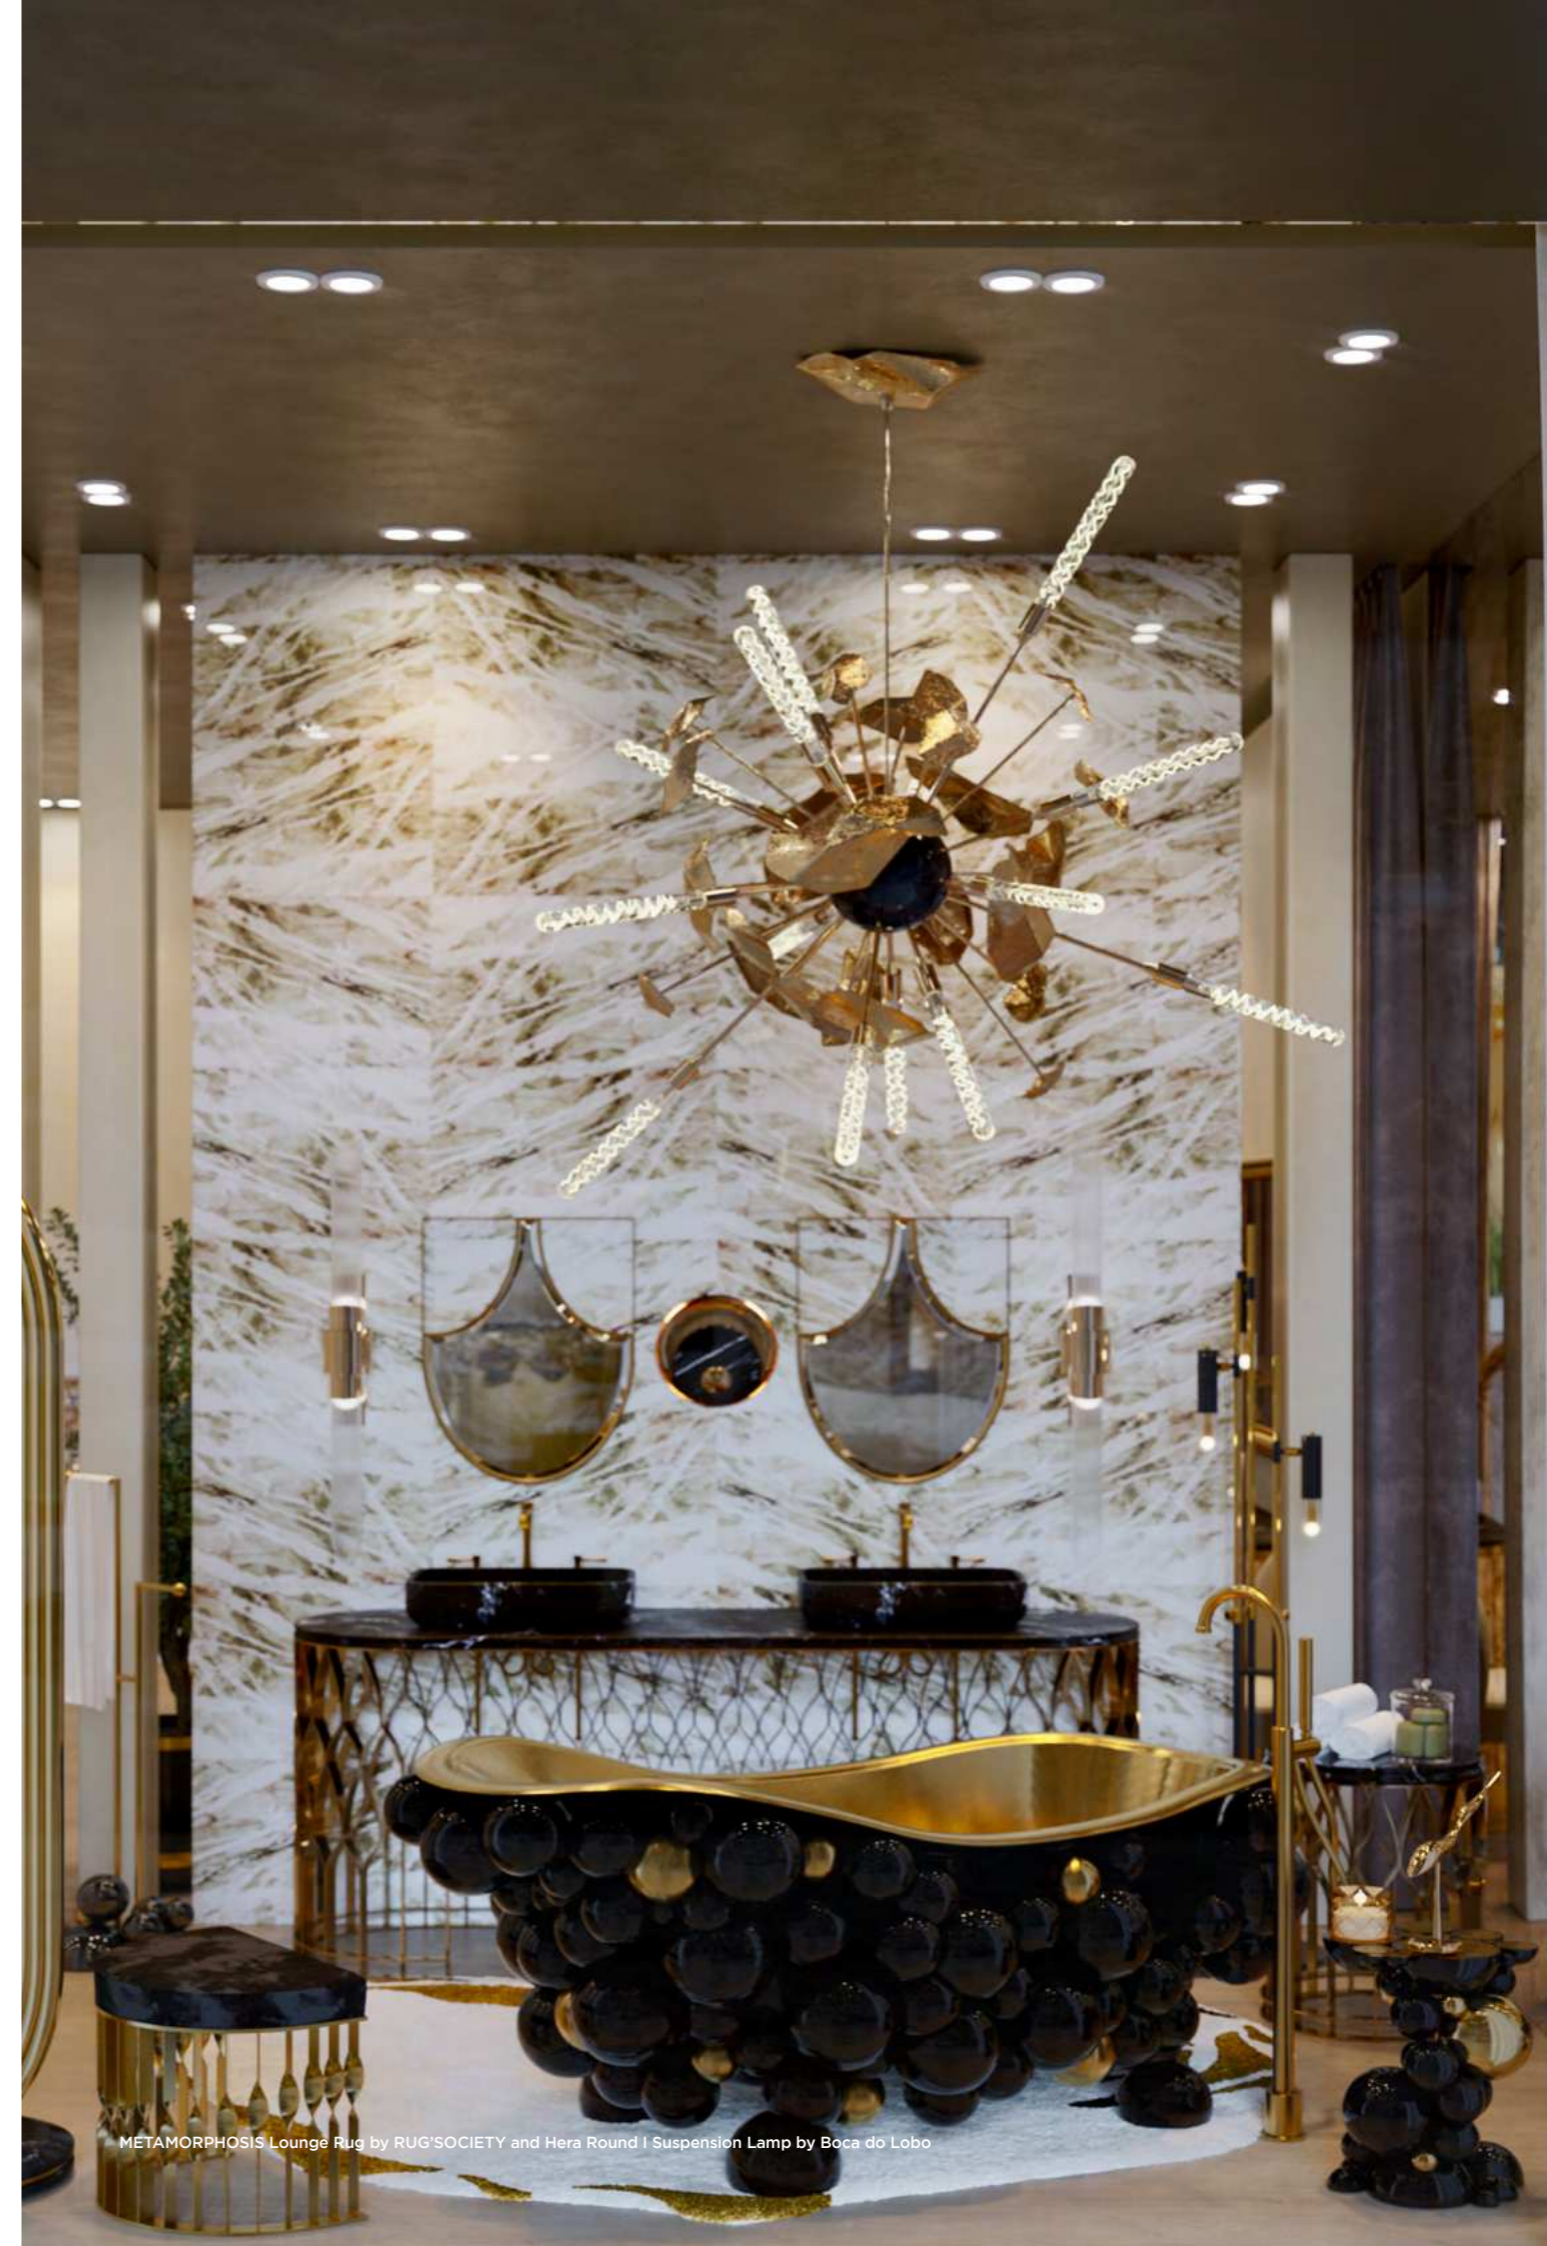

A SANCTUARY OF LUXURY

Maison Valentina creates spaces of indulgence, where **design and functionality** come together in perfect balance. At **Salone del Mobile 2025**, the brand will present an **exclusive collection** that reimagines the bathroom as a **sanctuary of luxury**. At the heart of the showcase is the **Newton Bathtub**, a striking fusion of sculptural form and polished metal spheres. The **Mecca Vanity Cabinet**, inspired by architectural grandeur, and the **Colosseum Floor Mirror**, a piece that sparks a cultural memory, bring **refinement and presence to any interior**.

Other key pieces include the **Symphony Dressing Table**, designed for moments of self-care, and the **Petra Towel Holder**, a testament to **Maison Valentina's attention to the smallest details**. Every element in the collection transforms the bathroom into an **elevated living experience**, proving that **luxury** isn't just about how a space looks but about how it makes you feel.

METAMORPHOSIS Lounge Rug by RUG'SOCIETY and Hera Round I Suspension Lamp by Boca do Lobo