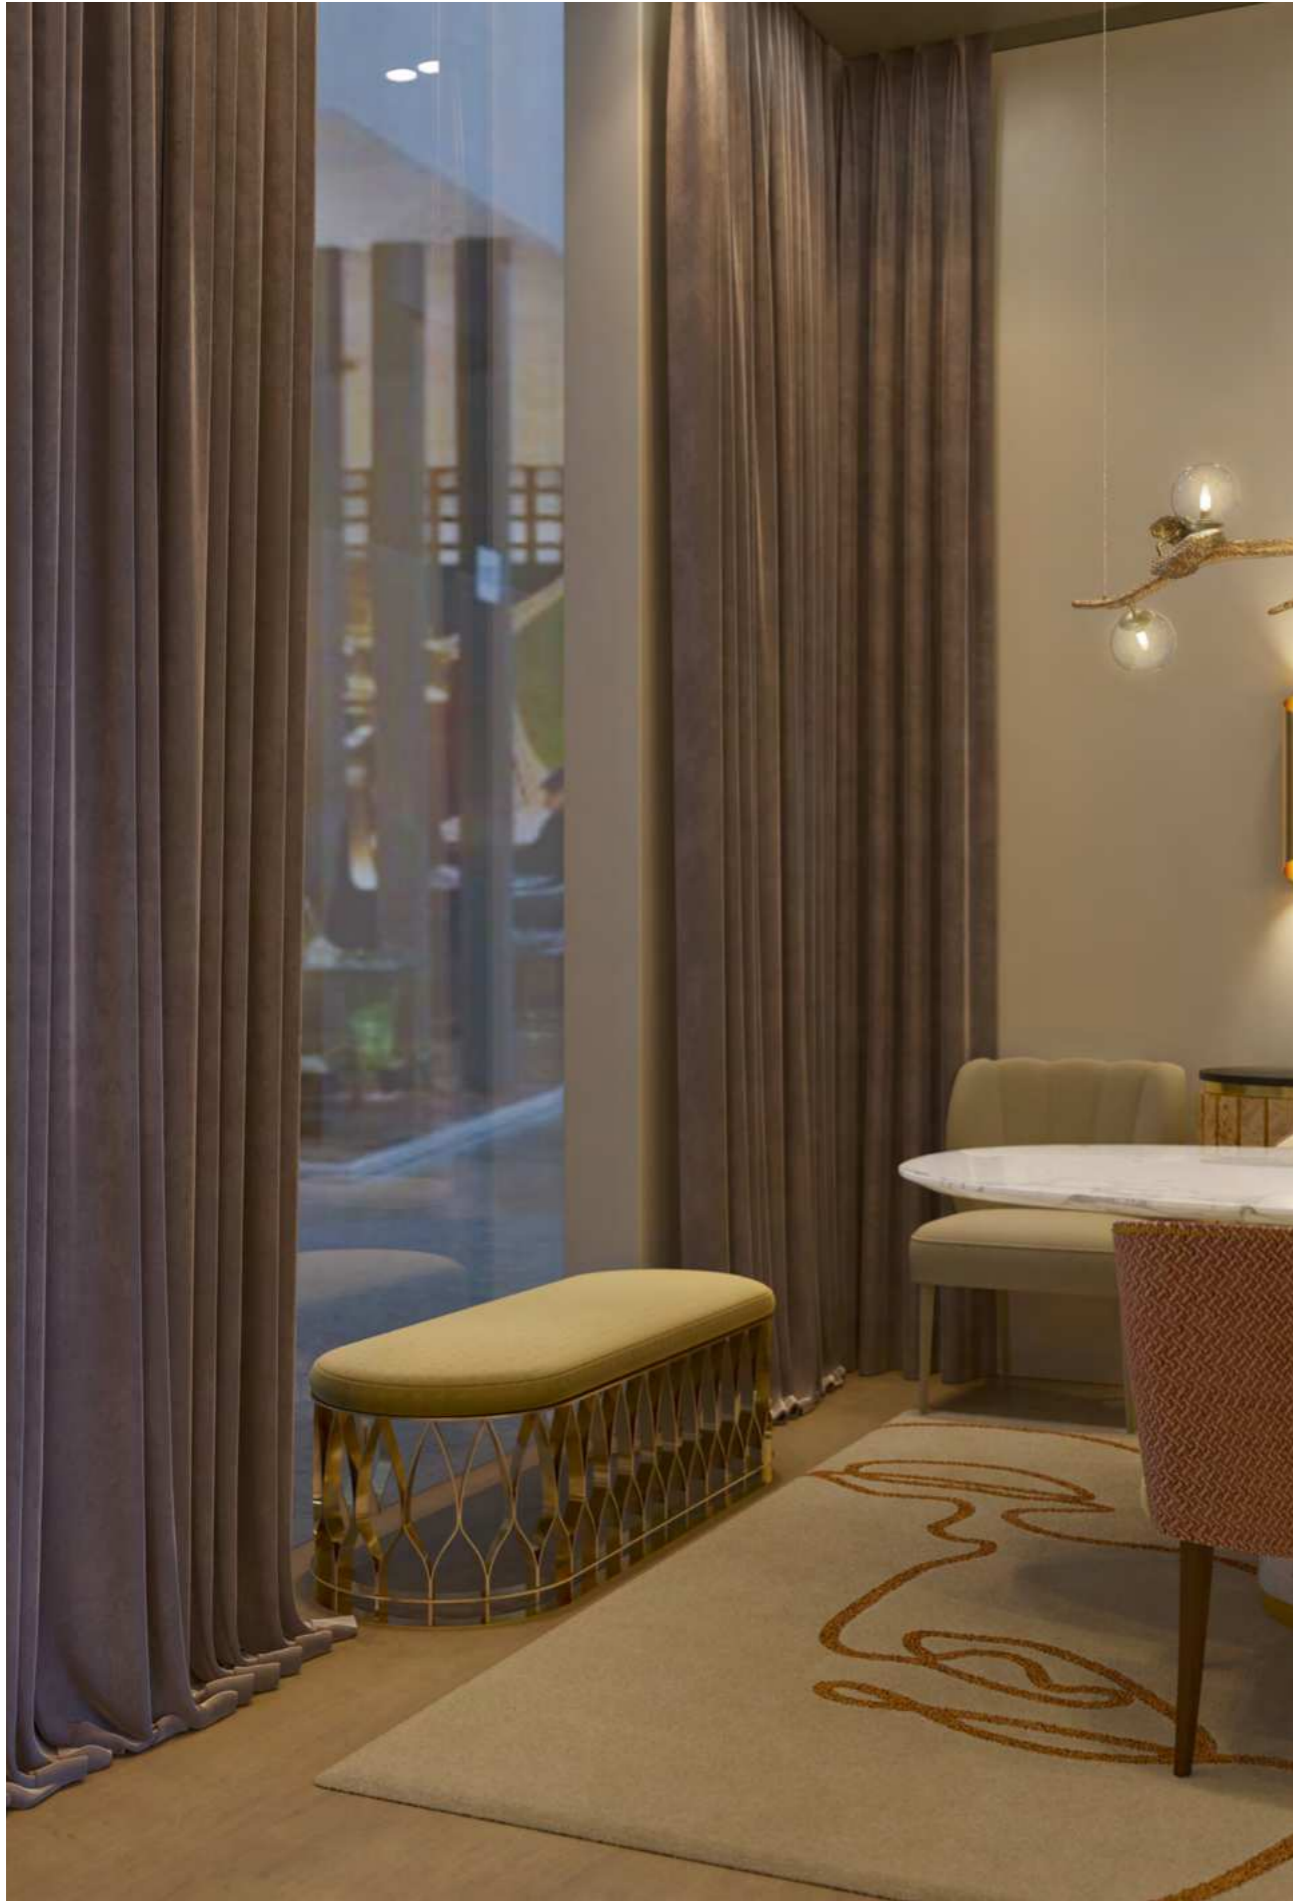

METAMORPHOSIS Lounge Rug by RUG'SOCIETY and Hera Round I Suspension Lamp by Boca do Lobo