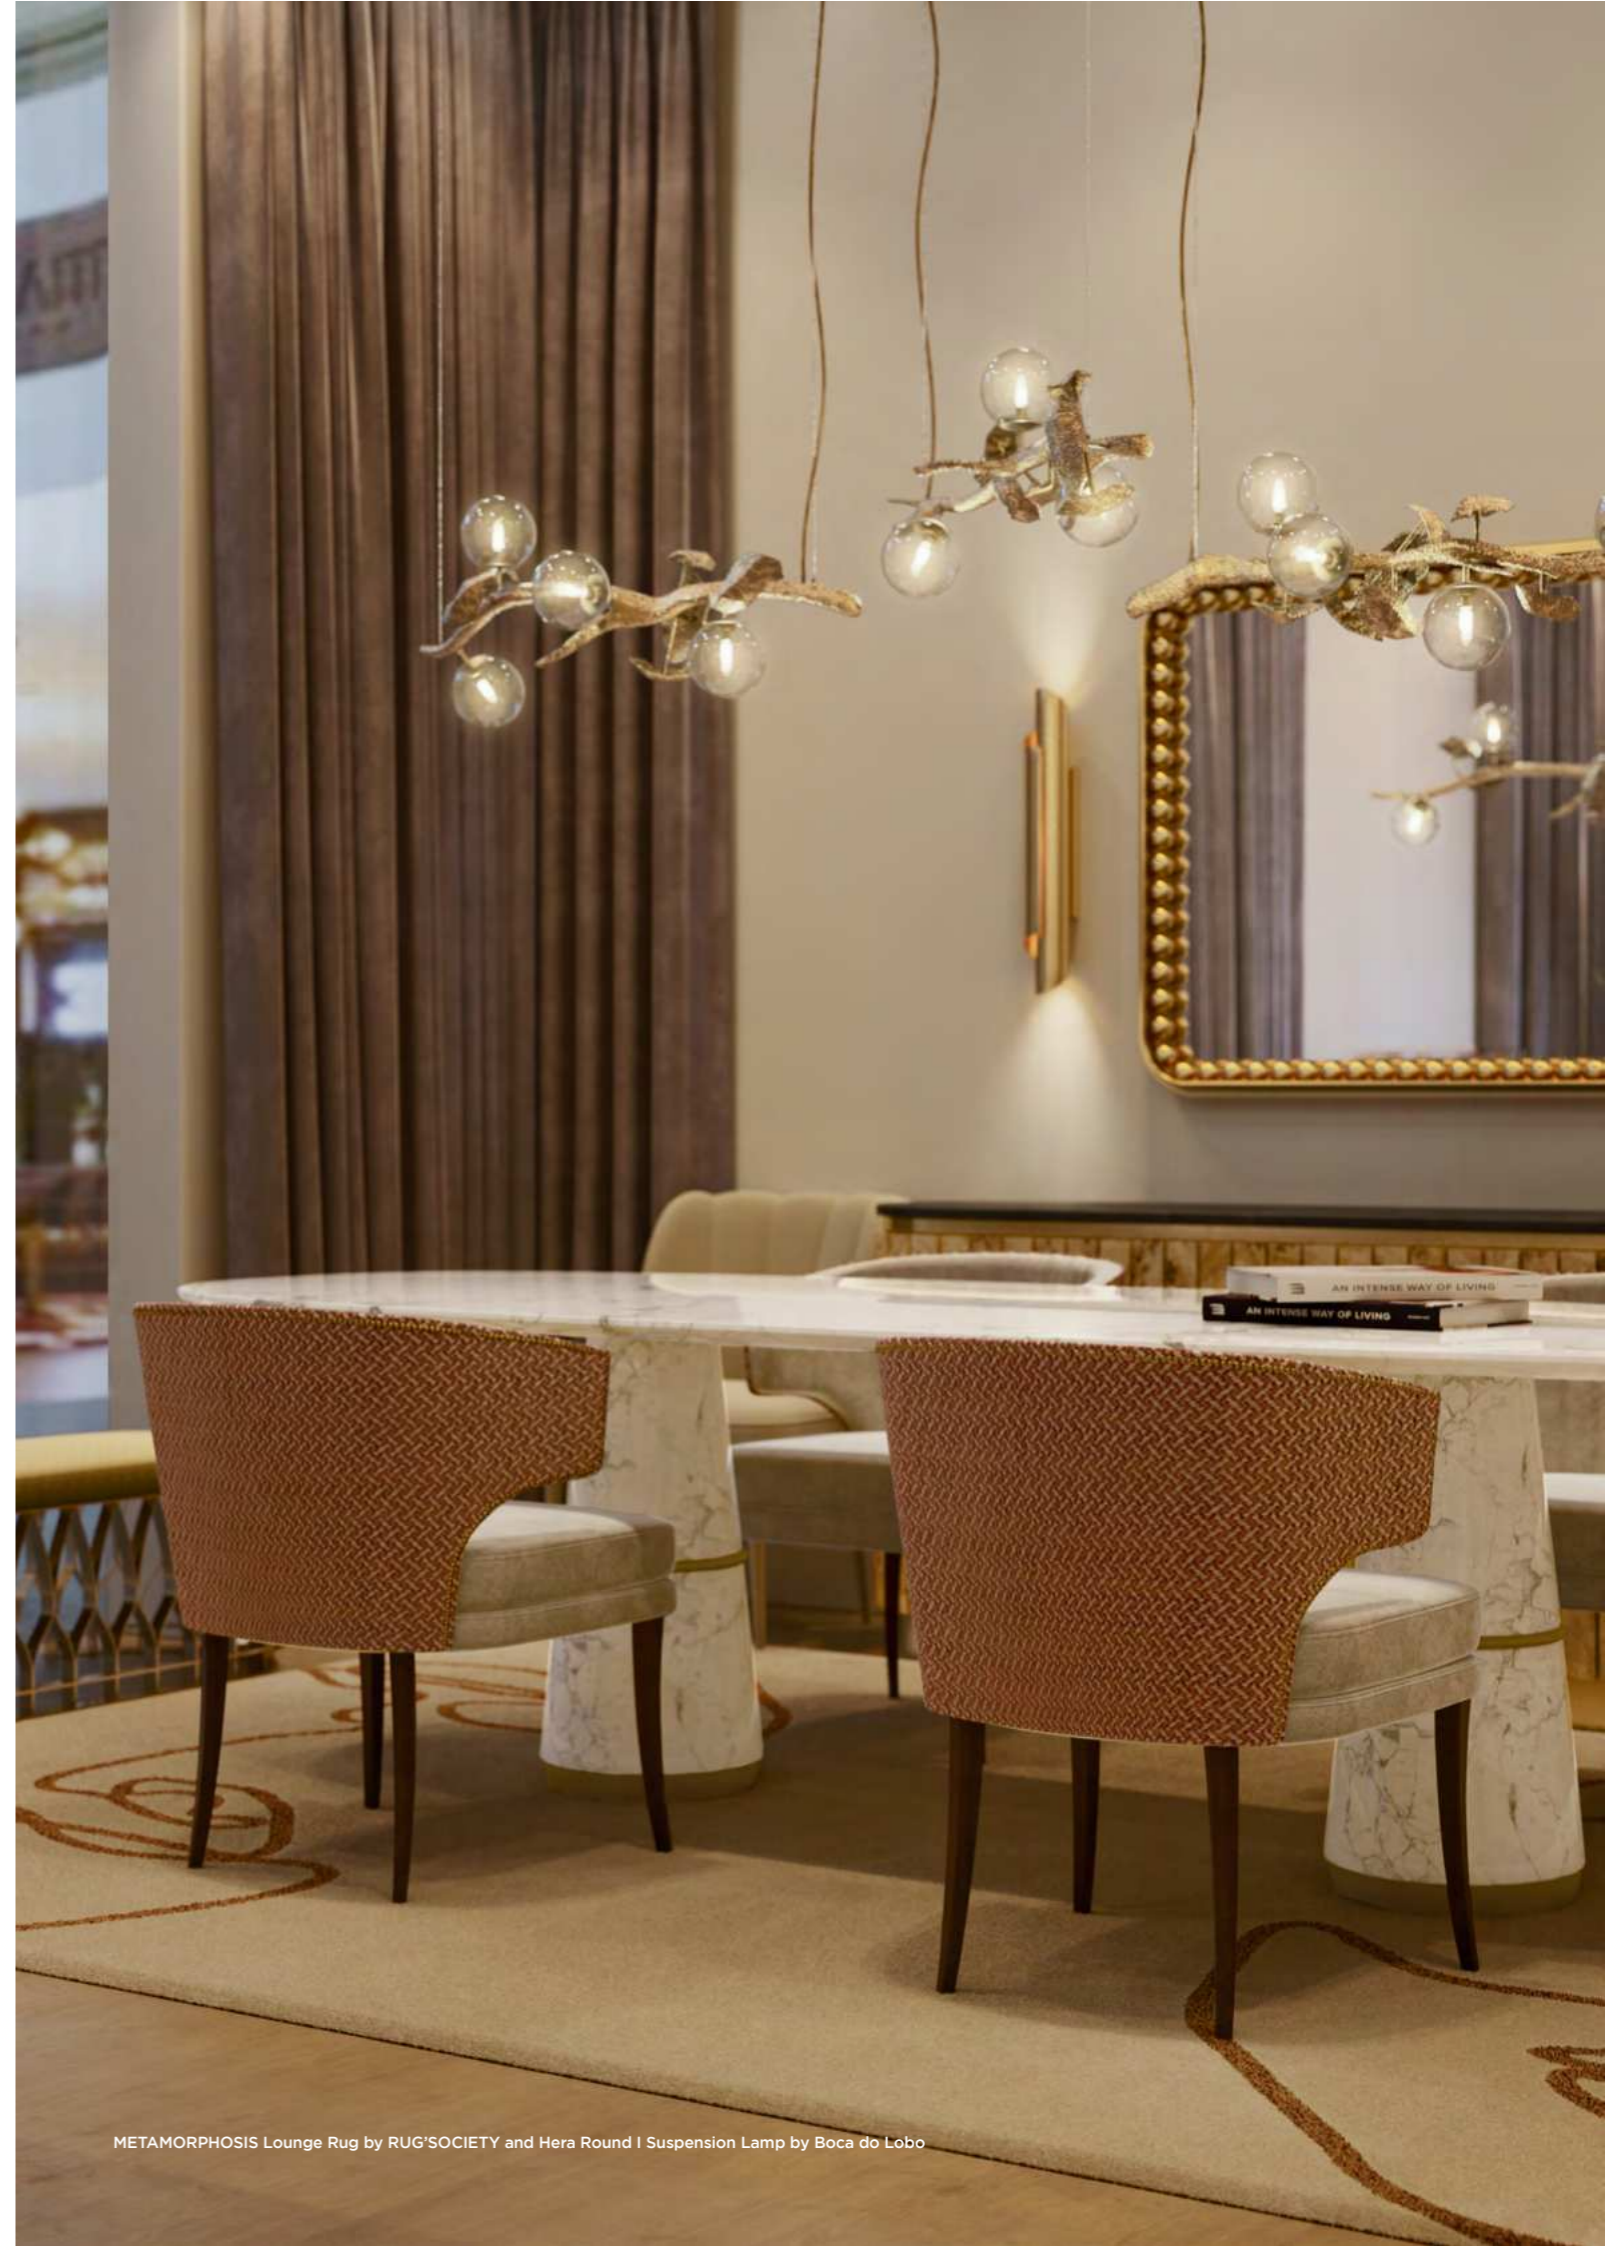

STRENGTH IN EVERY DETAIL

BRABBU's philosophy is built on **strength, character, and the beauty of Nature**. This year at **Salone del Mobile 2025**, the brand presents a **curated selection of furniture, lighting, and accessories** designed to shape **immersive and soulful interiors**. Among the highlights, the **Bryce I Console**, inspired by the monumental landscapes of Bryce Canyon, commands attention with its sculptural form. The **Wales Round Sofa** delivers comfort with presence, while the **Sequoia Center Table** and **Manuka Side Table** bring the organic textures of wood to the forefront.

For dining spaces, **BRABBU** introduces the **AGRA Dining Table**, a refined statement in marble, accompanied by the **IBIS** and **DALYAN Dining Chairs**, which blend timeless design with modern lines. The brand's lighting collection—featuring the **HORUS Irregular Small Suspension Light**, **CYRUS Floor Light**, and **CAY Wall Light**—casts striking silhouettes, adding depth and atmosphere. Every piece in **BRABBU's collection** embodies its **"Intense Way of Living"**, designed for those who seek interiors with **power, personality, and meaning**.