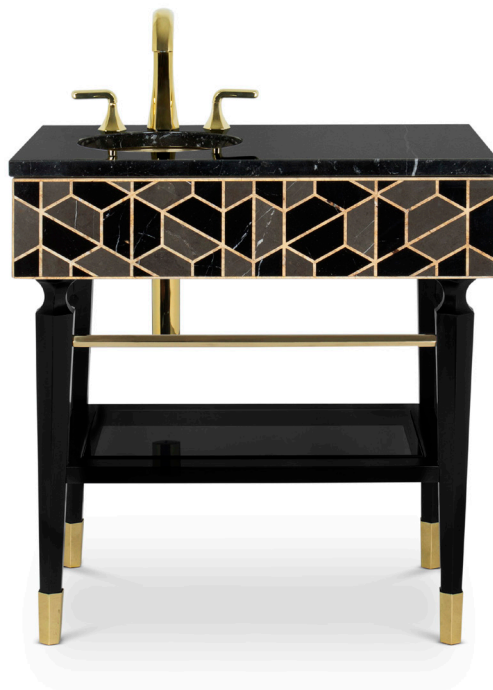

MAISON VALENTINA®
LUXURY BATHROOMS

NEW PRODUCTS
PETRA FREESTANDING

The melted marble look of this item takes us to the City of Petra where buildings are carved directly from the stone cliffs. By adding this washbasin to your bathroom it's a sure guaranty of a luxurious and exquisite environment creation.

MAISON VALENTINA®
LUXURY BATHROOMS

MAISON VALENTINA | LUXURY BATHROOMS
WWW.MAISONVALENTINA.NET | PRESS@MAISONVALENTINA.NET

TORTOISE SINGLE

For centuries, Tortoise hard outer shell has the inspiration for different pieces, highly appreciated by its decorative purposes. The reason is its beautiful patterns and colors, which make this product unique. Black, grey and golden colors shows a marvelous piece, contrasting with the golden tap and black legs. Use to create a better sense of space division in your ambiances.

MAISON VALENTINA®
LUXURY BATHROOMS

STILETTO BENCH

Stiletto is a button tufted bench upholstered in velvet. It features brass stiletto legs that are inspired by high heels, providing a sharp and sleek look to your bathroom. It has a rectangular cushioned pad accented by little sloping arms. Feminine and seductive due to its delicate lines, it's a desirable piece for any modern luxury bathroom.