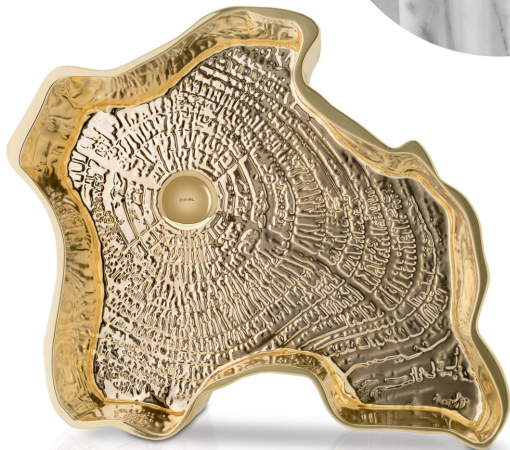

MAISON VALENTINA®
LUXURY BATHROOMS

EDEN TOWEL RACK | DIAMOND TOWEL RACK | TORTOISE MIRROR | GLIMMER MIRROR
SAPHIRA MIRROR | KOI MIRROR | STILETTO STOOL