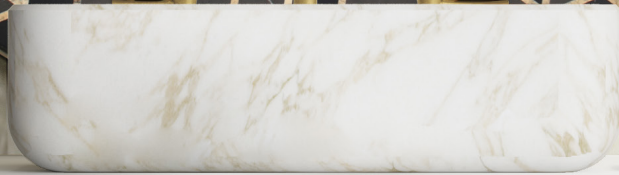

MAISON VALENTINA
LUXURY BATHROOMS

MAISON VALENTINA | LUXURY BATHROOMS

WWW.MAISONVALENTINA.NET | PRESS@MAISONVALENTINA.NET