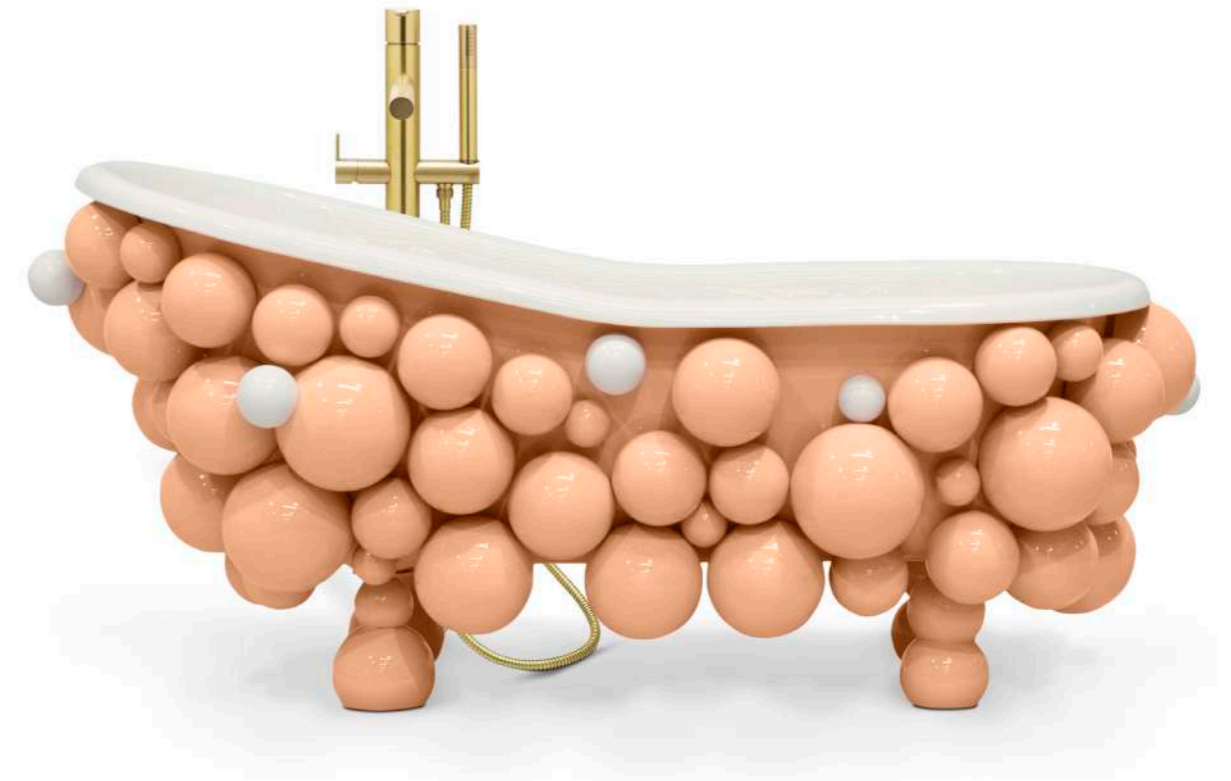

PEACH FUZZ HARMONY

One of Maison Valentina's products with a bolder design and unique lines is the **NEWTON Bathtub**. These features combined with Peach Fuzz create a compelling, impactful, and attention-commanding blend. NEWTON Bathtub, in the color of the year, is modern, elegant, sophisticated and makes any **luxury bathroom welcoming**. This bathroom design is an exclusive asset for any **upscale private residence**.