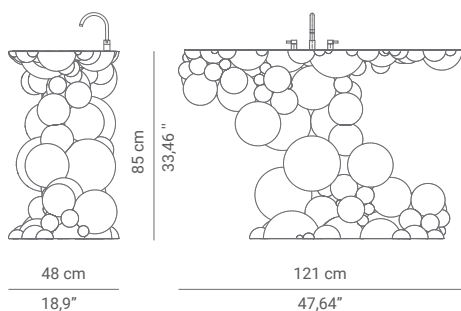

DIMENSIONS

WIDTH: 121 cm | 47,64"
DEPTH: 48 cm | 18,9"
HEIGHT: 85 cm | 33,46"

MATERIALS

Structure: Casted aluminum, High gloss black lacquered, Gold Plated spheres, High gloss varnish; Top: Casted brass, High gloss varnish; Sink: Polished brass, High gloss varnish.

PACKAGING

DIMENSIONS: W.134 cm | 52,75" D.61 cm | 24,02" H. 91 cm | 35,83"
VOLUME: 0,744 m³ | 26,27 ft³
WEIGHT: 100 kg | 220 lb

LEAD TIME

Production time is between 10 to 12 weeks for MAISON VALENTINA collections.
Delivery time is not included.
All of our furniture can be made to measure and it is available in different finishes.
Please note that the colours and materials shown are for reference only. Small variations may occur.