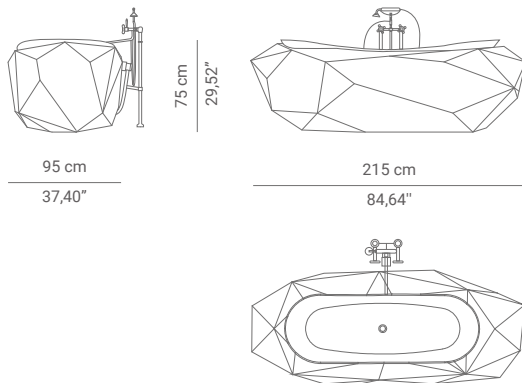

MAISON VALENTINA®

LUXURY BATHROOMS

BATHTUBS WASHBASIN CASEGOODS LIGHTING UPHOLSTERY SURFACE ACCESSORIES

DIAMOND | BATHTUB

Diamond bathtub designed in fiberglass with a luxurious white high-gloss finishing. The diamond shaped sculptural body is based on its name, making it a exquisite item in any modern bathroom. This bathtub also presents a golden rim, a small detail that stands out.

DIMENSIONS

WIDTH: 215 cm | 84,64"
DEPTH: 95 cm | 37,40"
HEIGHT: 75 cm | 29,52"

MATERIALS

Structure: Fiber glass, High gloss white lacquered.
Tub: Casted iron, High gloss white lacquered | Gold leaf stripe, High gloss varnish.

PACKAGING

DIMENSIONS: W.221 cm | 73,22" D.101 cm | 37,79" H. 91 cm | 39,76"
VOLUME: 2,03m³ | 71,68 ft³
WEIGHT: 144 kg | 317,46 lb

LEAD TIME

Production time is between 10 to 12 weeks for MAISON VALENTINA collections.
Delivery time is not included.
All of our furniture can be made to measure and it is available in different finishes.
Please note that the colours and materials shown are for reference only. Small variations may occur.