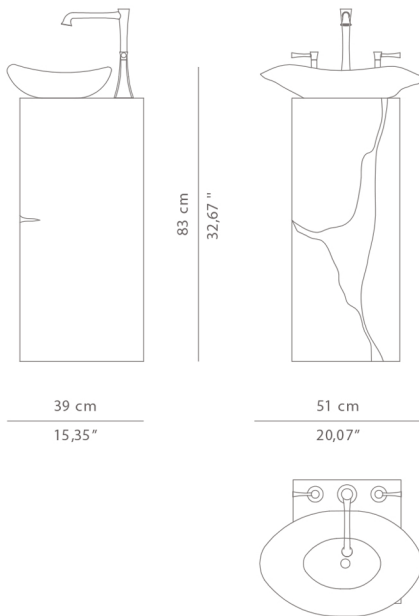

LAPIAZ | FREESTAND

Lapiaz is a square freestanding washbasin inspired by natural stone cracks. That's why it features an incredible fissure handcrafted in polished brass, producing an organic finish. The wooden structure is coated in stainless steel, giving it a reflective luxurious effect. Apart from that, the casted brass sink and polished brass tears show the world a rich and golden interior.

DIMENSIONS

WIDTH: 51 cm | 20,07"
DEPTH: 39 cm | 15,35"
HEIGHT: 83 cm | 32,67"

PACKAGING

DIMENSIONS: W. 57 cm | 22,44" D. 45 cm | 17,72" H. 89 cm | 35,04"
VOLUME: 0,23 m³ | 8,12 ft³
WEIGHT: 80 kg | 176 lb

LEAD TIME

Production time is between 10 to 12 weeks for MAISON VALENTINA collections.
Delivery time is not included.
All of our furniture can be made to measure and it is available in different finishes.
Please note that the colours and materials shown are for reference only. Small variations may occur.