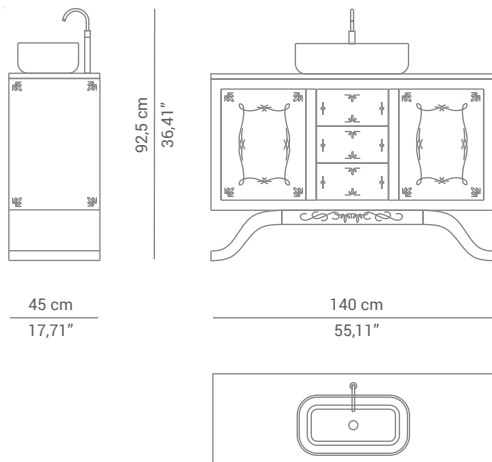

MAISON VALENTINA

LUXURY BATHROOMS

BATHTUBS WASH BASIN CASEGOODS LIGHTING UPHOLSTERY SURFACE ACCESSORIES

METROPOLITAN | WASH BASIN

Inspired in The Metropolitan Museum of Art, this washbasin recovers its central mausoleum structure, blending the contemporary chic urban attitude with the classic sober lines. The wooden structure and feet are lacquered in a high gloss black varnish, featuring a carefully handcrafted carving detail on the glass doors. It has a countertop and rectangular sink made of nero marquina marble, making this piece extremely elegant and luxurious.

DIMENSIONS

WIDTH: 140 cm | 55,11"
DEPTH: 45 cm | 17,71"
HEIGHT: 92,5 cm | 36,41"

MATERIALS

Black lacquered mirror and nero marquina marble

PACKAGING

DIMENSIONS: W. 150 cm | 59,10" D. 55 cm | 21,70" H. 103 cm | 40,60"
VOLUME: 0,84 m³ | 29,66 ft³
WEIGHT: 80 kg | 176 lb