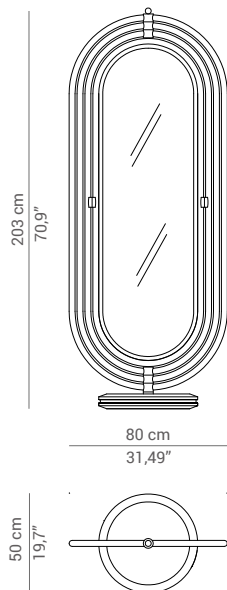

### COLOSSEUM FLOOR MIRROR | MIRROR

Colosseum is a full length floor mirror supported by a nero marquina marble base accented by a brass trim around it. The frame structure is built in polished brass tubes, assembled to produce an oblong shape. The rings rotate 360 degrees, making this mirror a flexible and perfect piece to decorate your luxury bathroom.

#### DIMENSIONS

WIDTH: 80cm | 31,49"  
DEPTH: 50cm | 19,7"  
HEIGHT: 203cm | 70,9"

#### MATERIALS

Structure in brass, plane mirror and foot in nero marquina marble.

#### PACKAGING

DIMENSIONS: W. 85cm | 33,46" D. 65 cm | 25,6" H. 210 cm | 82,67"  
VOLUME: 1,16 m<sup>3</sup> | 40,96 ft<sup>3</sup>  
WEIGHT: 110 kg | 242 lb